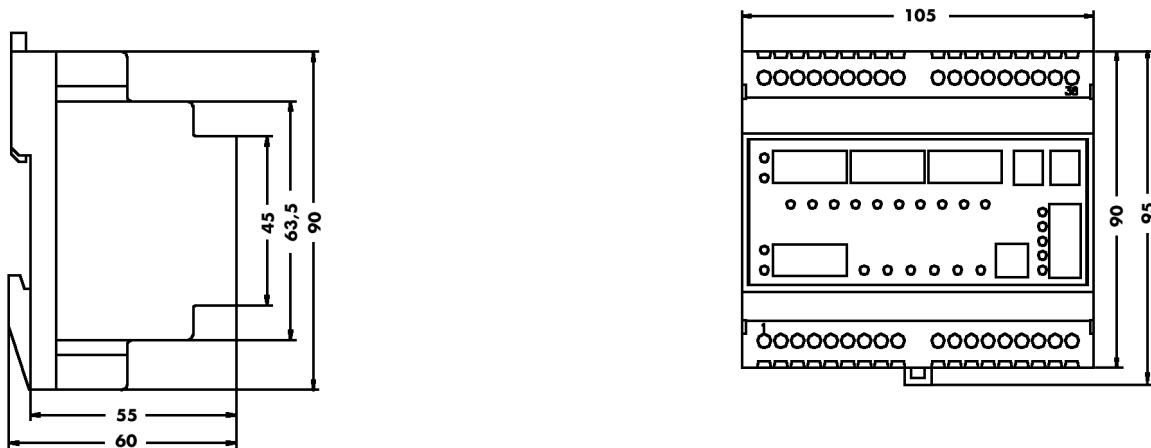

Flush-fitting model :

DIN RAIL model :

■ The characteristics of our equipments are given for information only and are only binding after confirmation by our services.

P.A.E. Les Glaisins - 7, rue des Bouvières - B.P. 332
 74943 ANNECY-LE-VIEUX CEDEX FRANCE
 Tél.: 33 (0)4 50 64 05 13 - Fax: 33 (0)4 50 64 04 37
 www.alpestechnologies.com - Email : com@alpestechnologie.com