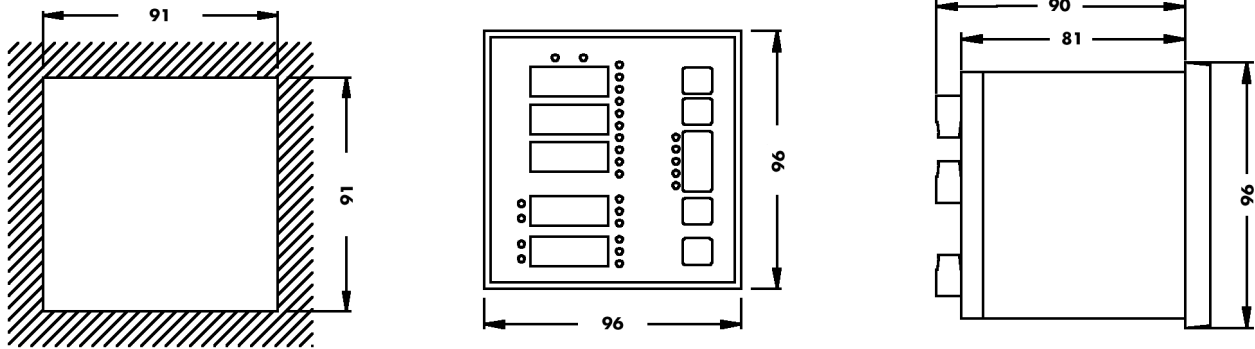

Flush-fitting model :

DIN RAIL model :

■ The characteristics of our equipments are given for information only and are only binding after confirmation by our services.

P.A.E. Les Glaisins - 7, rue des Bouvières - B.P. 332
 74943 ANNECY-LE-VIEUX CEDEX FRANCE
 Tél.: 33 (0)4 50 64 05 13 - Fax: 33 (0)4 50 64 04 37
 www.alpestechnologies.com - Email : com@alpestechnologie.com